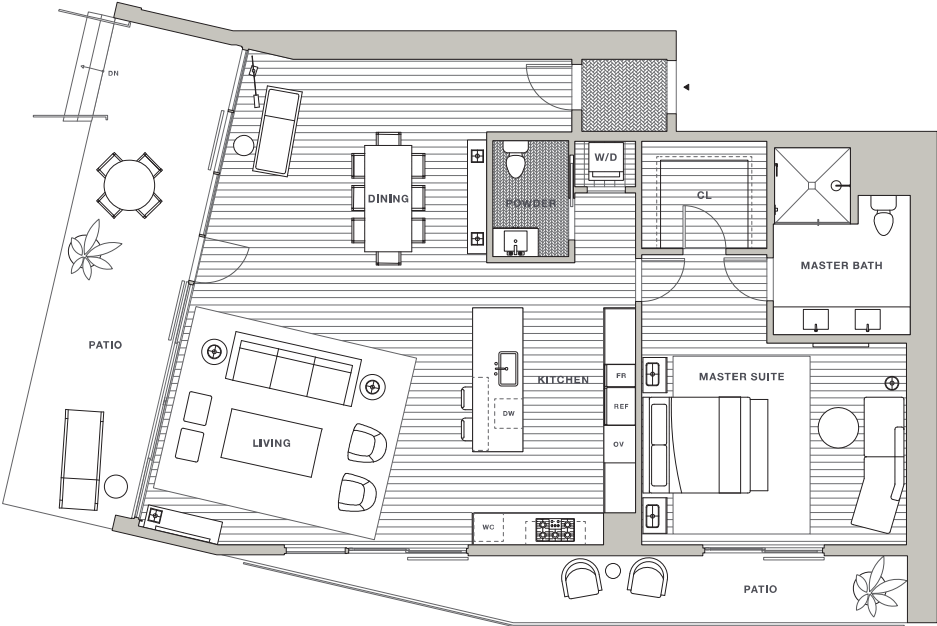

THE
HARLAND
WEST HOLLYWOOD

RESIDENCE 101
ONE BEDROOM | ONE BATHROOM | ONE POWDER ROOM | 1,503 INTERIOR SQUARE FEET | 435 EXTERIOR SQUARE FEET

THEHARLANDWESTHOLLYWOOD.COM