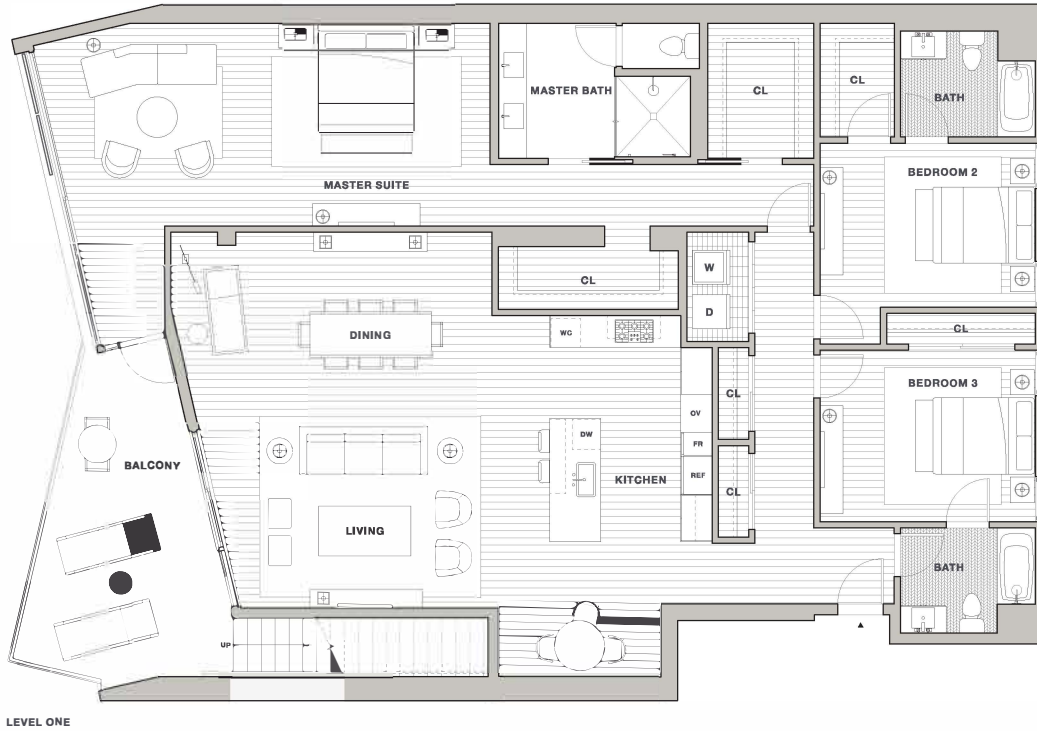

THE
HARLAND
WEST HOLLYWOOD

PENTHOUSE 2
THREE BEDROOM | THREE BATHROOM PENTHOUSE | PRIVATE ROOFTOP TERRACE | 2,510 INTERIOR SQUARE FEET | 1,397 EXTERIOR SQUARE FEET