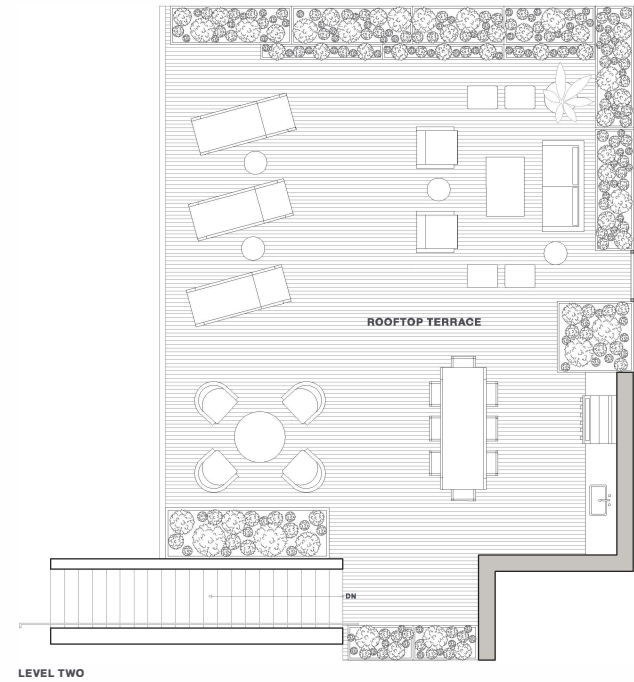

THE
HARLAND
WEST HOLLYWOOD

PENTHOUSE 2
THREE BEDROOM | THREE BATHROOM PENTHOUSE | PRIVATE ROOFTOP TERRACE | 2,510 INTERIOR SQUARE FEET | 1,397 EXTERIOR SQUARE FEET