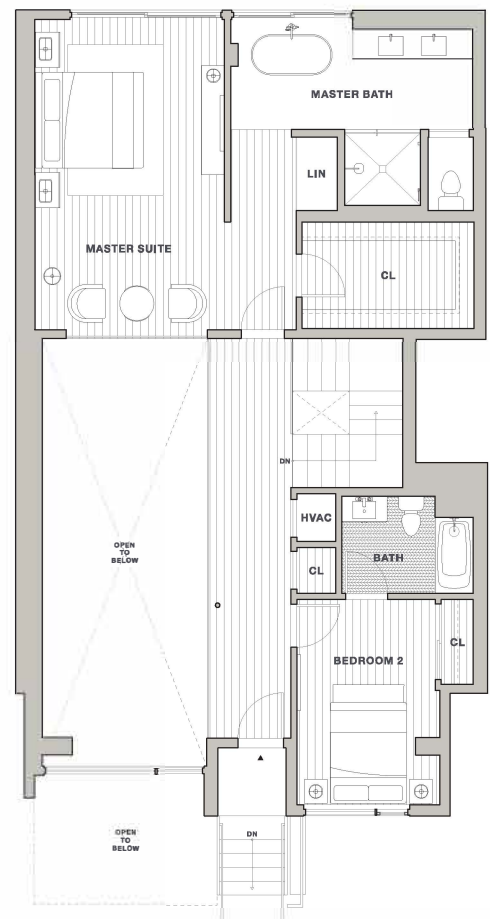

THE
HARLAND
 WEST HOLLYWOOD

TH3 | TH7 | TH19 | TH23 | TH27
 THREE BEDROOM | THREE BATHROOM TOWNHOME | PRIVATE GARDEN
 2,677-2,681 INTERIOR SQUARE FEET | 456-534 EXTERIOR SQUARE FEET

THEHARLANDWESTHOLLYWOOD.COM

Floor plans are drawn to varying scales to maximize visibility when printed. The floor plans, elevations, renderings, features, finishes and specifications are subject to change at any time. Square footage or floor areas shown in any marketing or other materials is approximate and may be more or less than the actual size. These materials should not be relied upon as representations, express or implied. The developer reserves the right to change floor plans, elevations, features, finishes and specifications at any time, without prior notice.