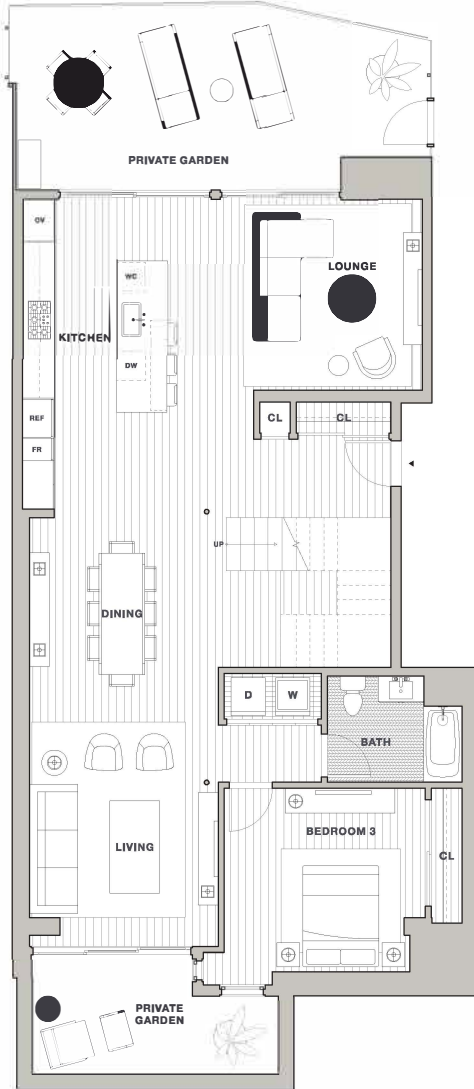

THE
HARLAND
 WEST HOLLYWOOD

TH3 | TH7 | TH19 | TH23 | TH27
 THREE BEDROOM | THREE BATHROOM TOWNHOME | PRIVATE GARDEN
 2,677-2,681 INTERIOR SQUARE FEET | 456-534 EXTERIOR SQUARE FEET

THEHARLANDWESTHOLLYWOOD.COM

Floor plans are drawn to varying scales to maximize visibility when printed. The floor plans, elevations, renderings, features, finishes and specifications are subject to change at any time. Square footage or floor areas shown in any marketing or other materials is approximate and may be more or less than the actual size. These materials should not be relied upon as representations, express or implied. The developer reserves the right to change floor plans, elevations, features, finishes and specifications at any time, without prior notice.